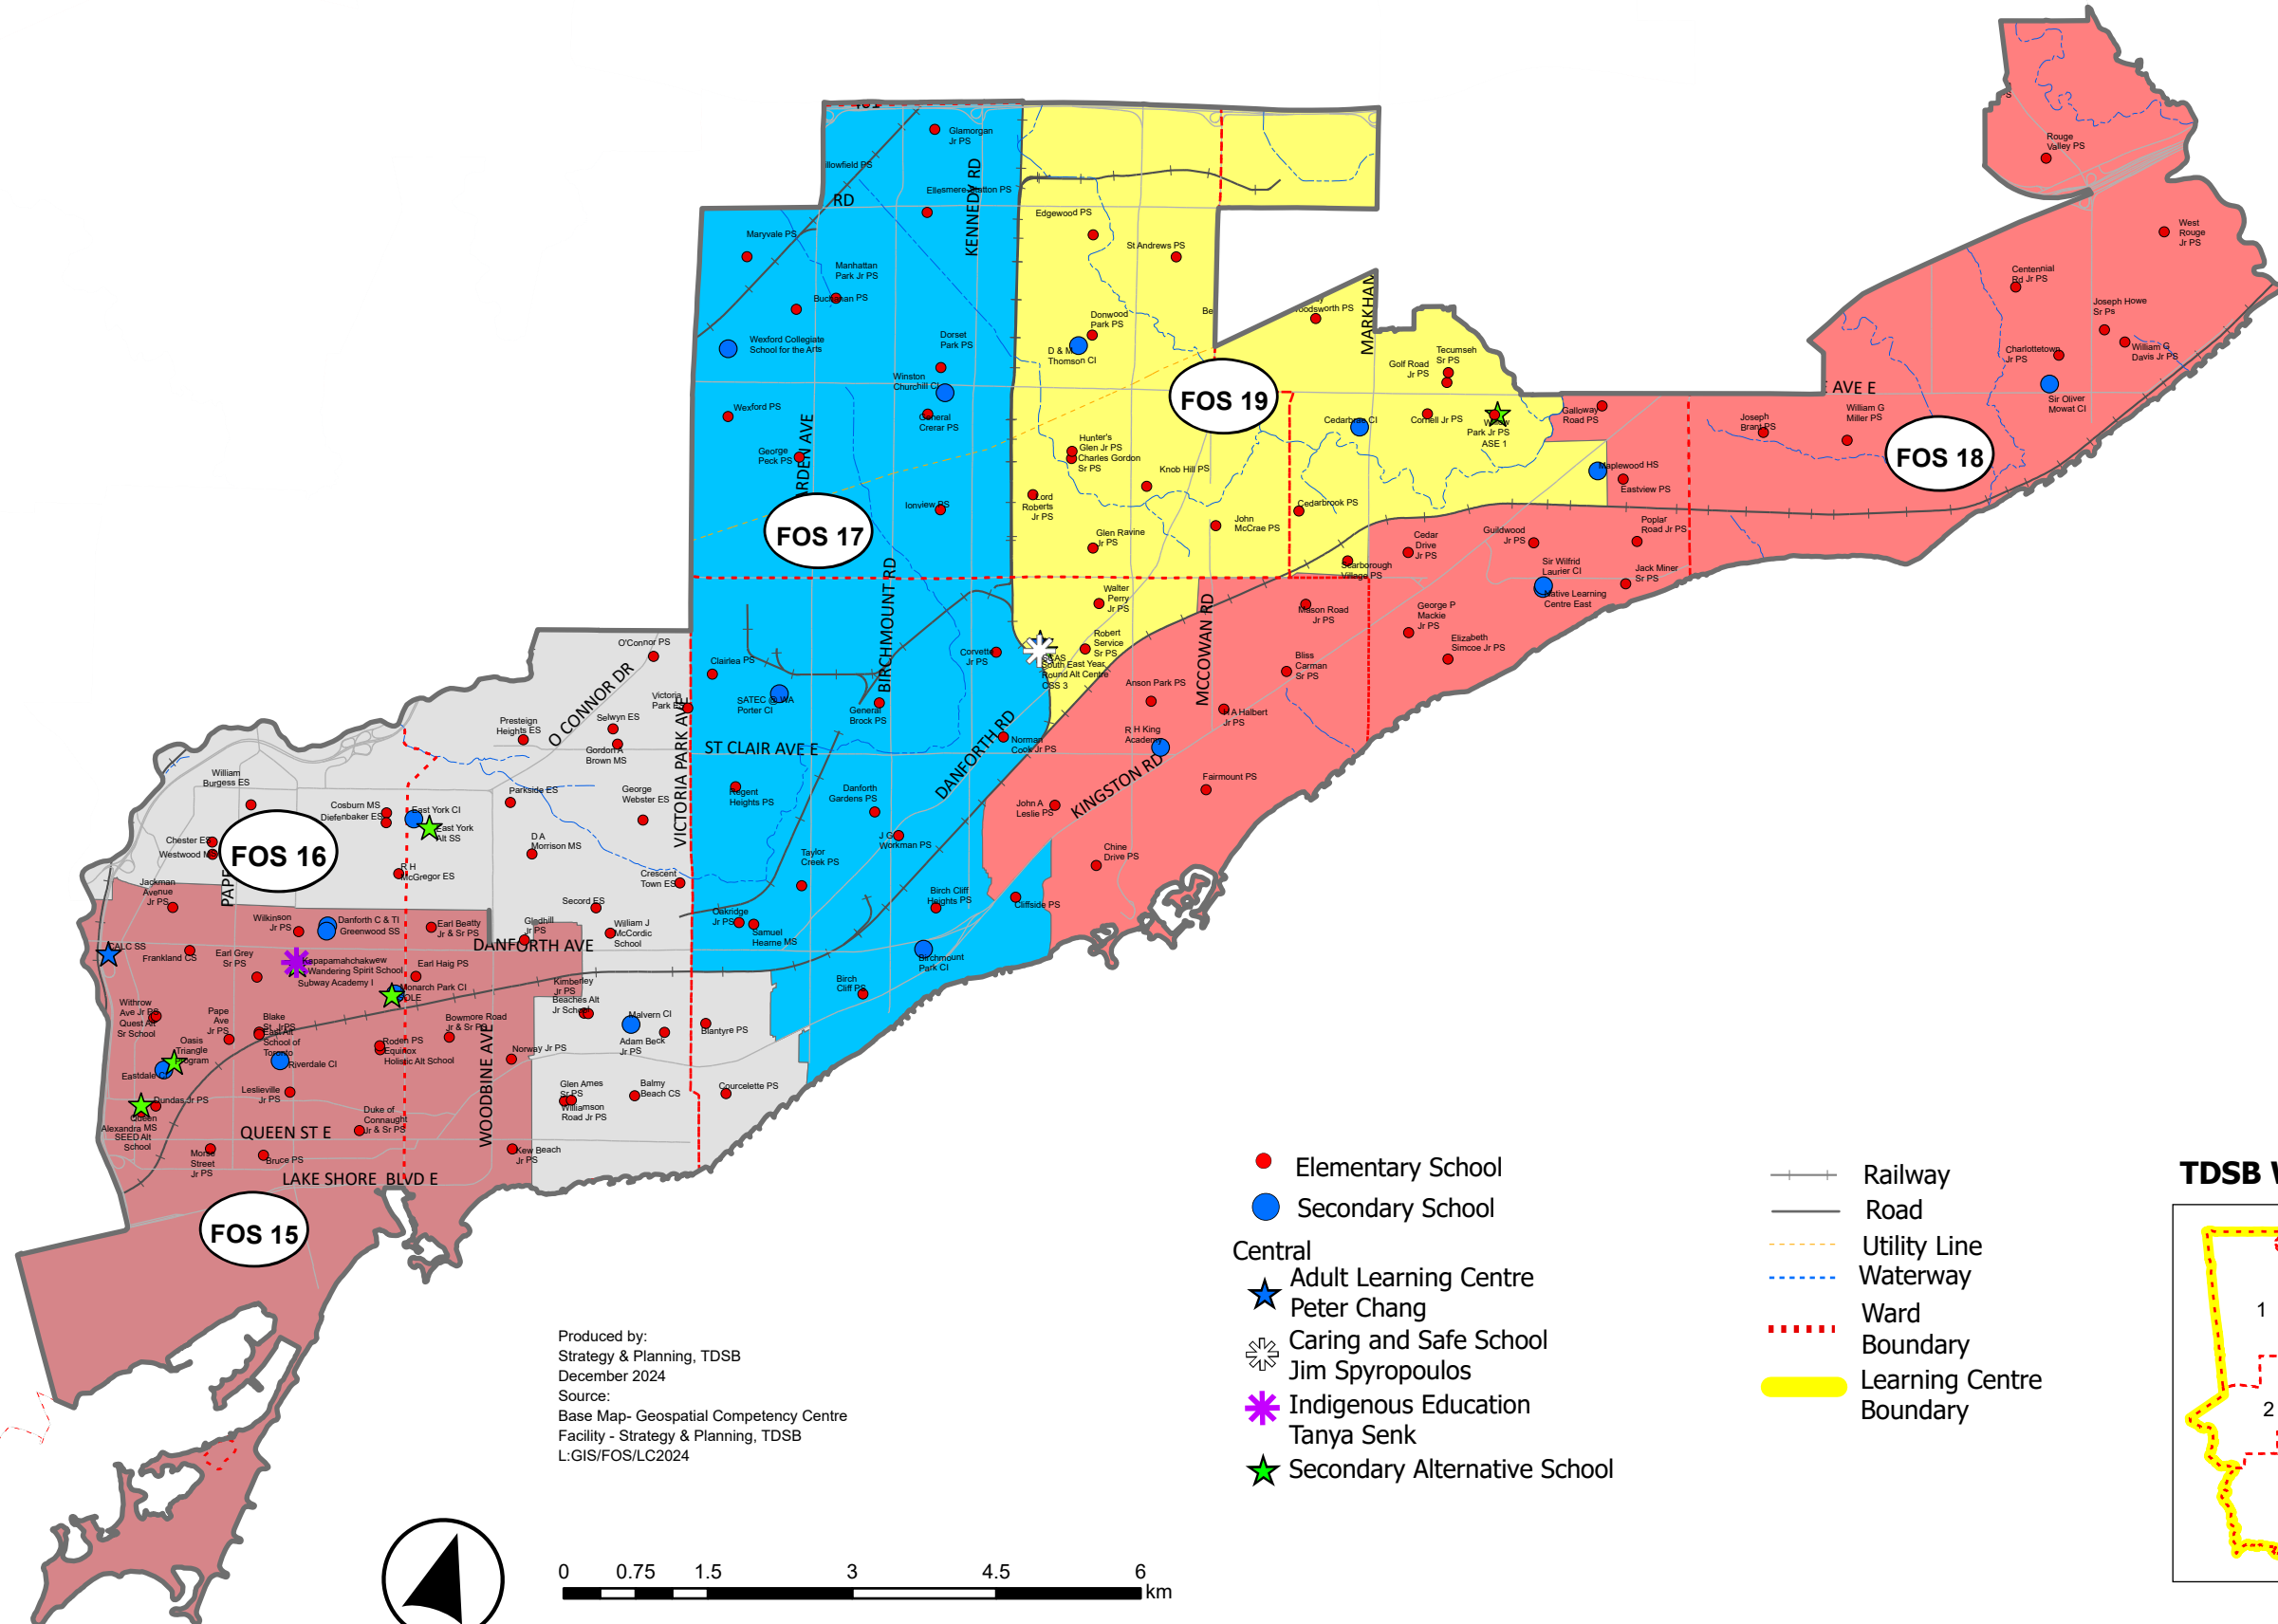

Family of Schools
Learning Centre 2
Acting Executive Superintendent
Elizabeth Addo

- FOS 15 - Anastasia Poulis (Acting)
- FOS 16 - Kwame Lennon
- FOS 17 - Debbie Donsky
- FOS 18 - Courtney Lewis
- FOS 19 - Jason Kandankery Acting

Secondary Alternative School
FOS25 - Jim Spyropoulos

Alternative Scarborough Education 1
East York Alternative Secondary School
Parkview Alternative School
SEED Alternative School
South East Secondary Alternative School
Subway Academy I

- Elementary School
- Secondary School
- ★ Adult Learning Centre Peter Chang
- ★ Caring and Safe School Jim Spyropoulos
- ✳ Indigenous Education Tanya Senk
- ★ Secondary Alternative School

- Railway
- Road
- Utility Line
- Waterway
- Ward Boundary
- Learning Centre Boundary

Produced by:
Strategy & Planning, TDSB
December 2024
Source:
Base Map- Geospatial Competency Centre
Facility - Strategy & Planning, TDSB
L:GIS/FOS/LC2024

TDSB Ward Boundary and Learning Centres