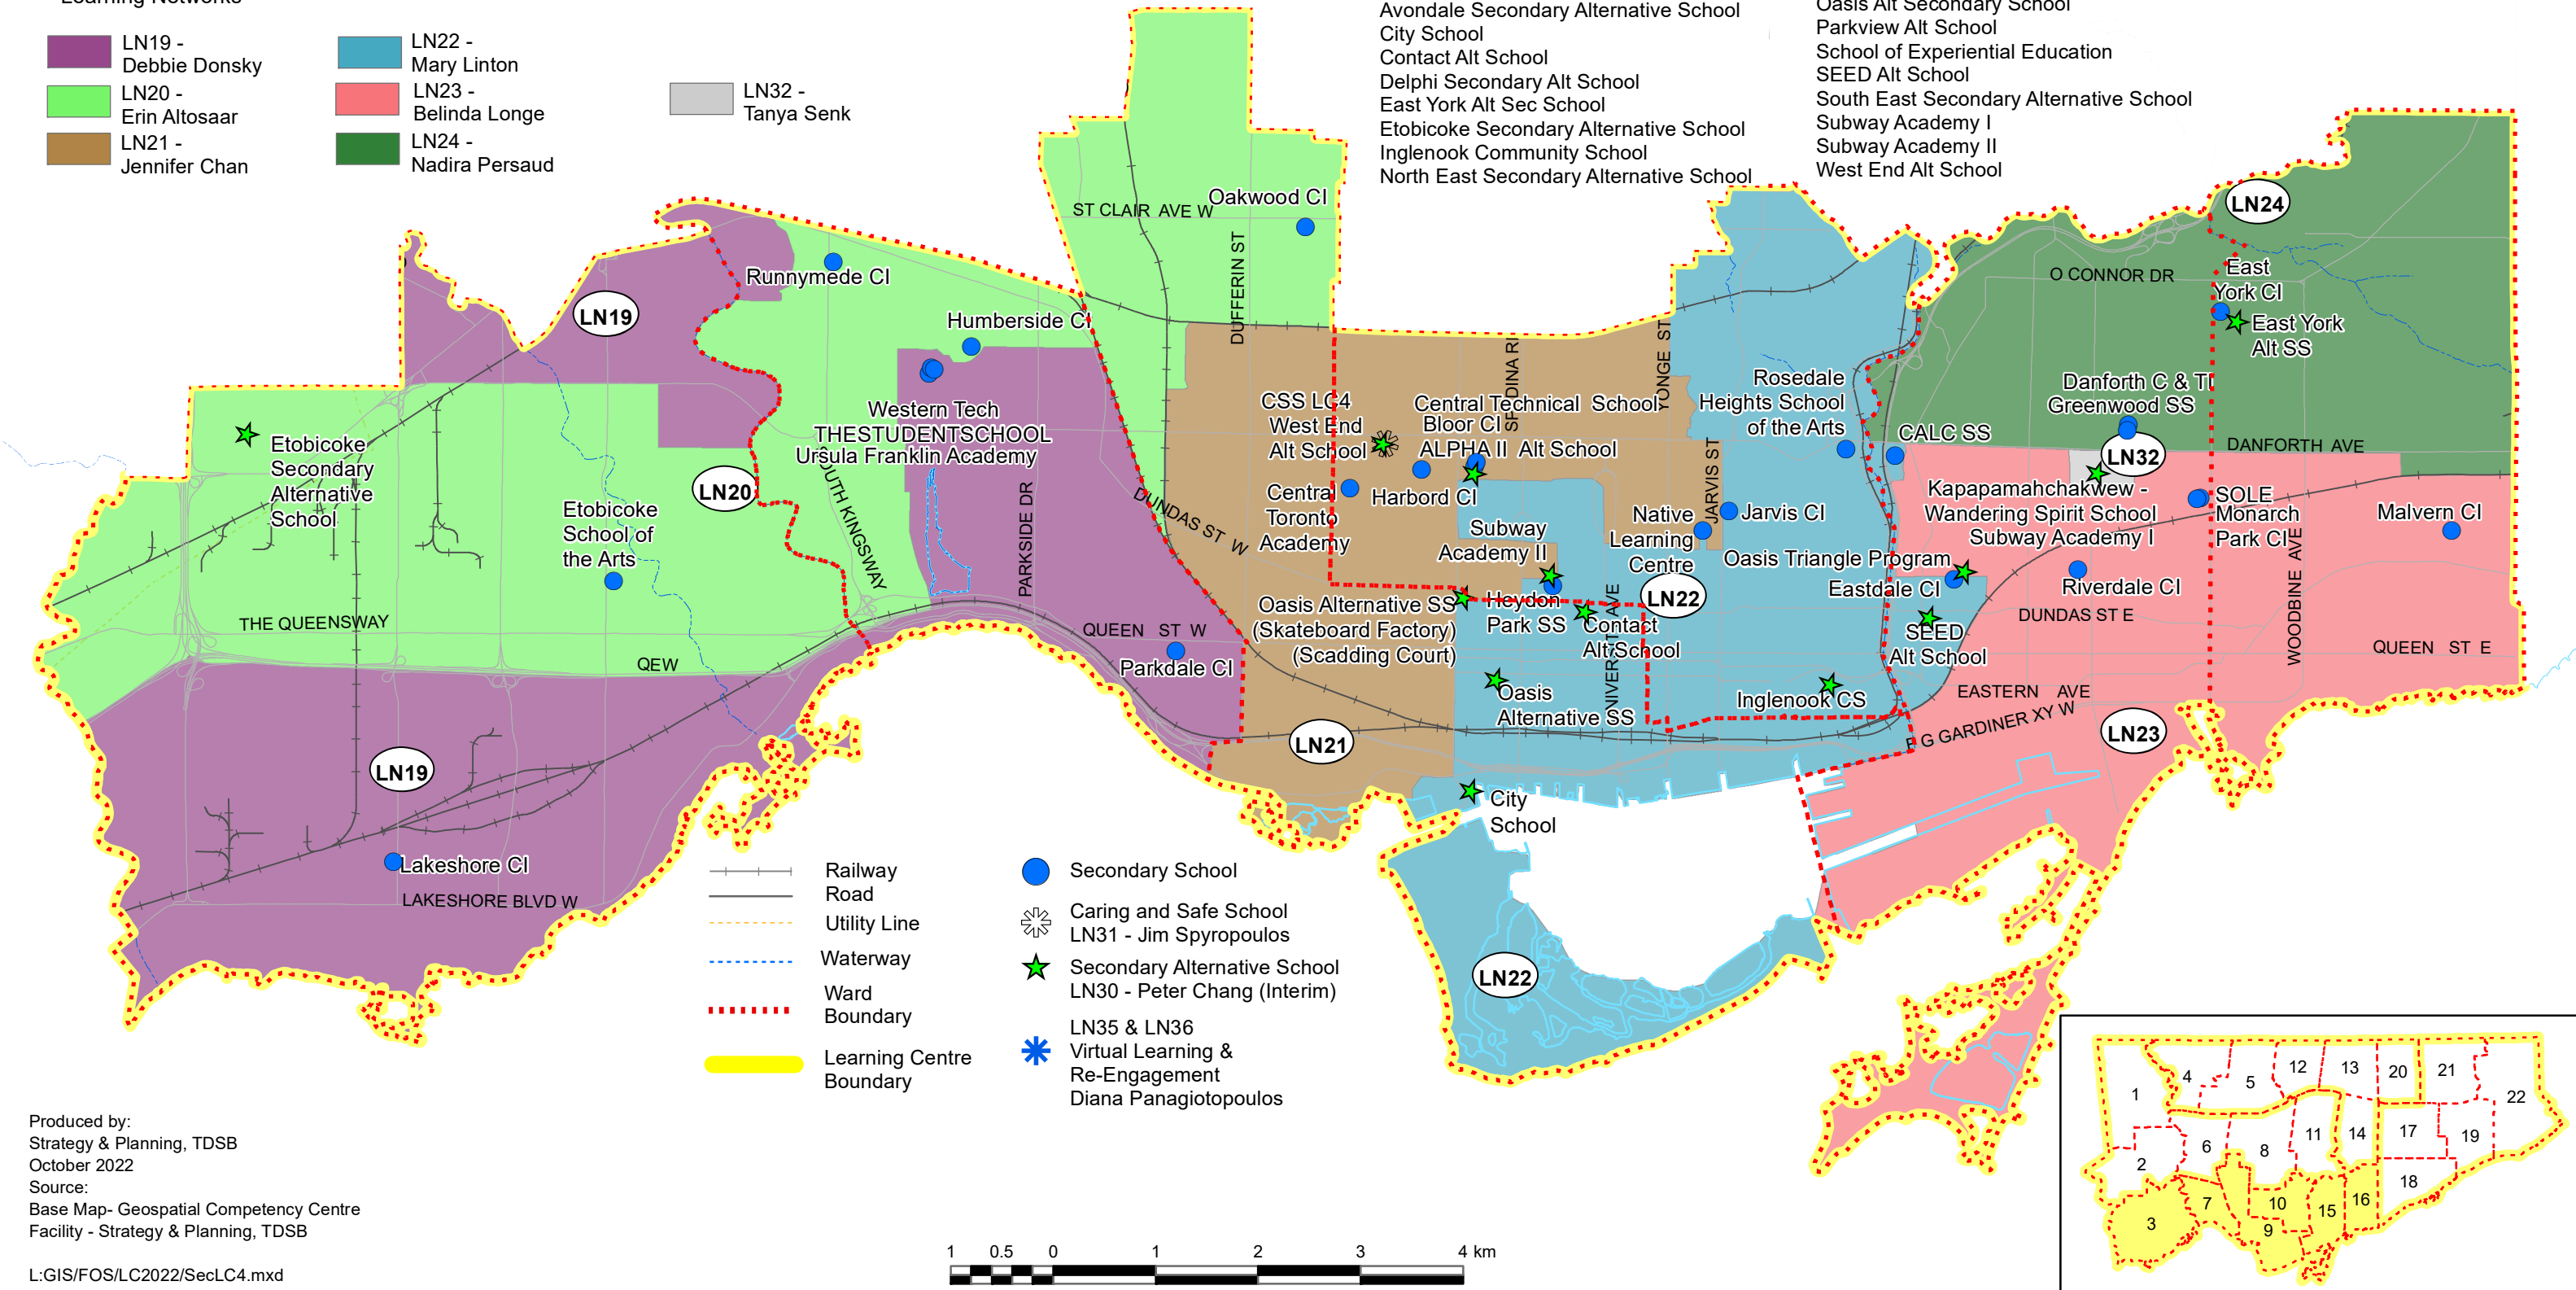

Learning Centre 4
Executive Superintendent,
Sandy Spyropoulos (Acting)

Learning Networks

- LN19 - Debbie Donsky
- LN22 - Mary Linton
- LN20 - Erin Altosaar
- LN23 - Belinda Longe
- LN21 - Jennifer Chan
- LN24 - Nadira Persaud
- LN32 - Tanya Senk

Secondary Alternative School
LN30- Peter Chang (Interim)

- Alternative Scarborough Education 1
- Avondale Secondary Alternative School
- City School
- Contact Alt School
- Delphi Secondary Alt School
- East York Alt Sec School
- Etobicoke Secondary Alternative School
- Inglennook Community School
- North East Secondary Alternative School

- North West Secondary Alternative School
- Oasis Alt Secondary School
- Parkview Alt School
- School of Experiential Education
- SEED Alt School
- South East Secondary Alternative School
- Subway Academy I
- Subway Academy II
- West End Alt School

Produced by:
Strategy & Planning, TDSB
October 2022
Source:
Base Map- Geospatial Competency Centre
Facility - Strategy & Planning, TDSB

L:\GIS\FOS\LC2022\SecLC4.mxd