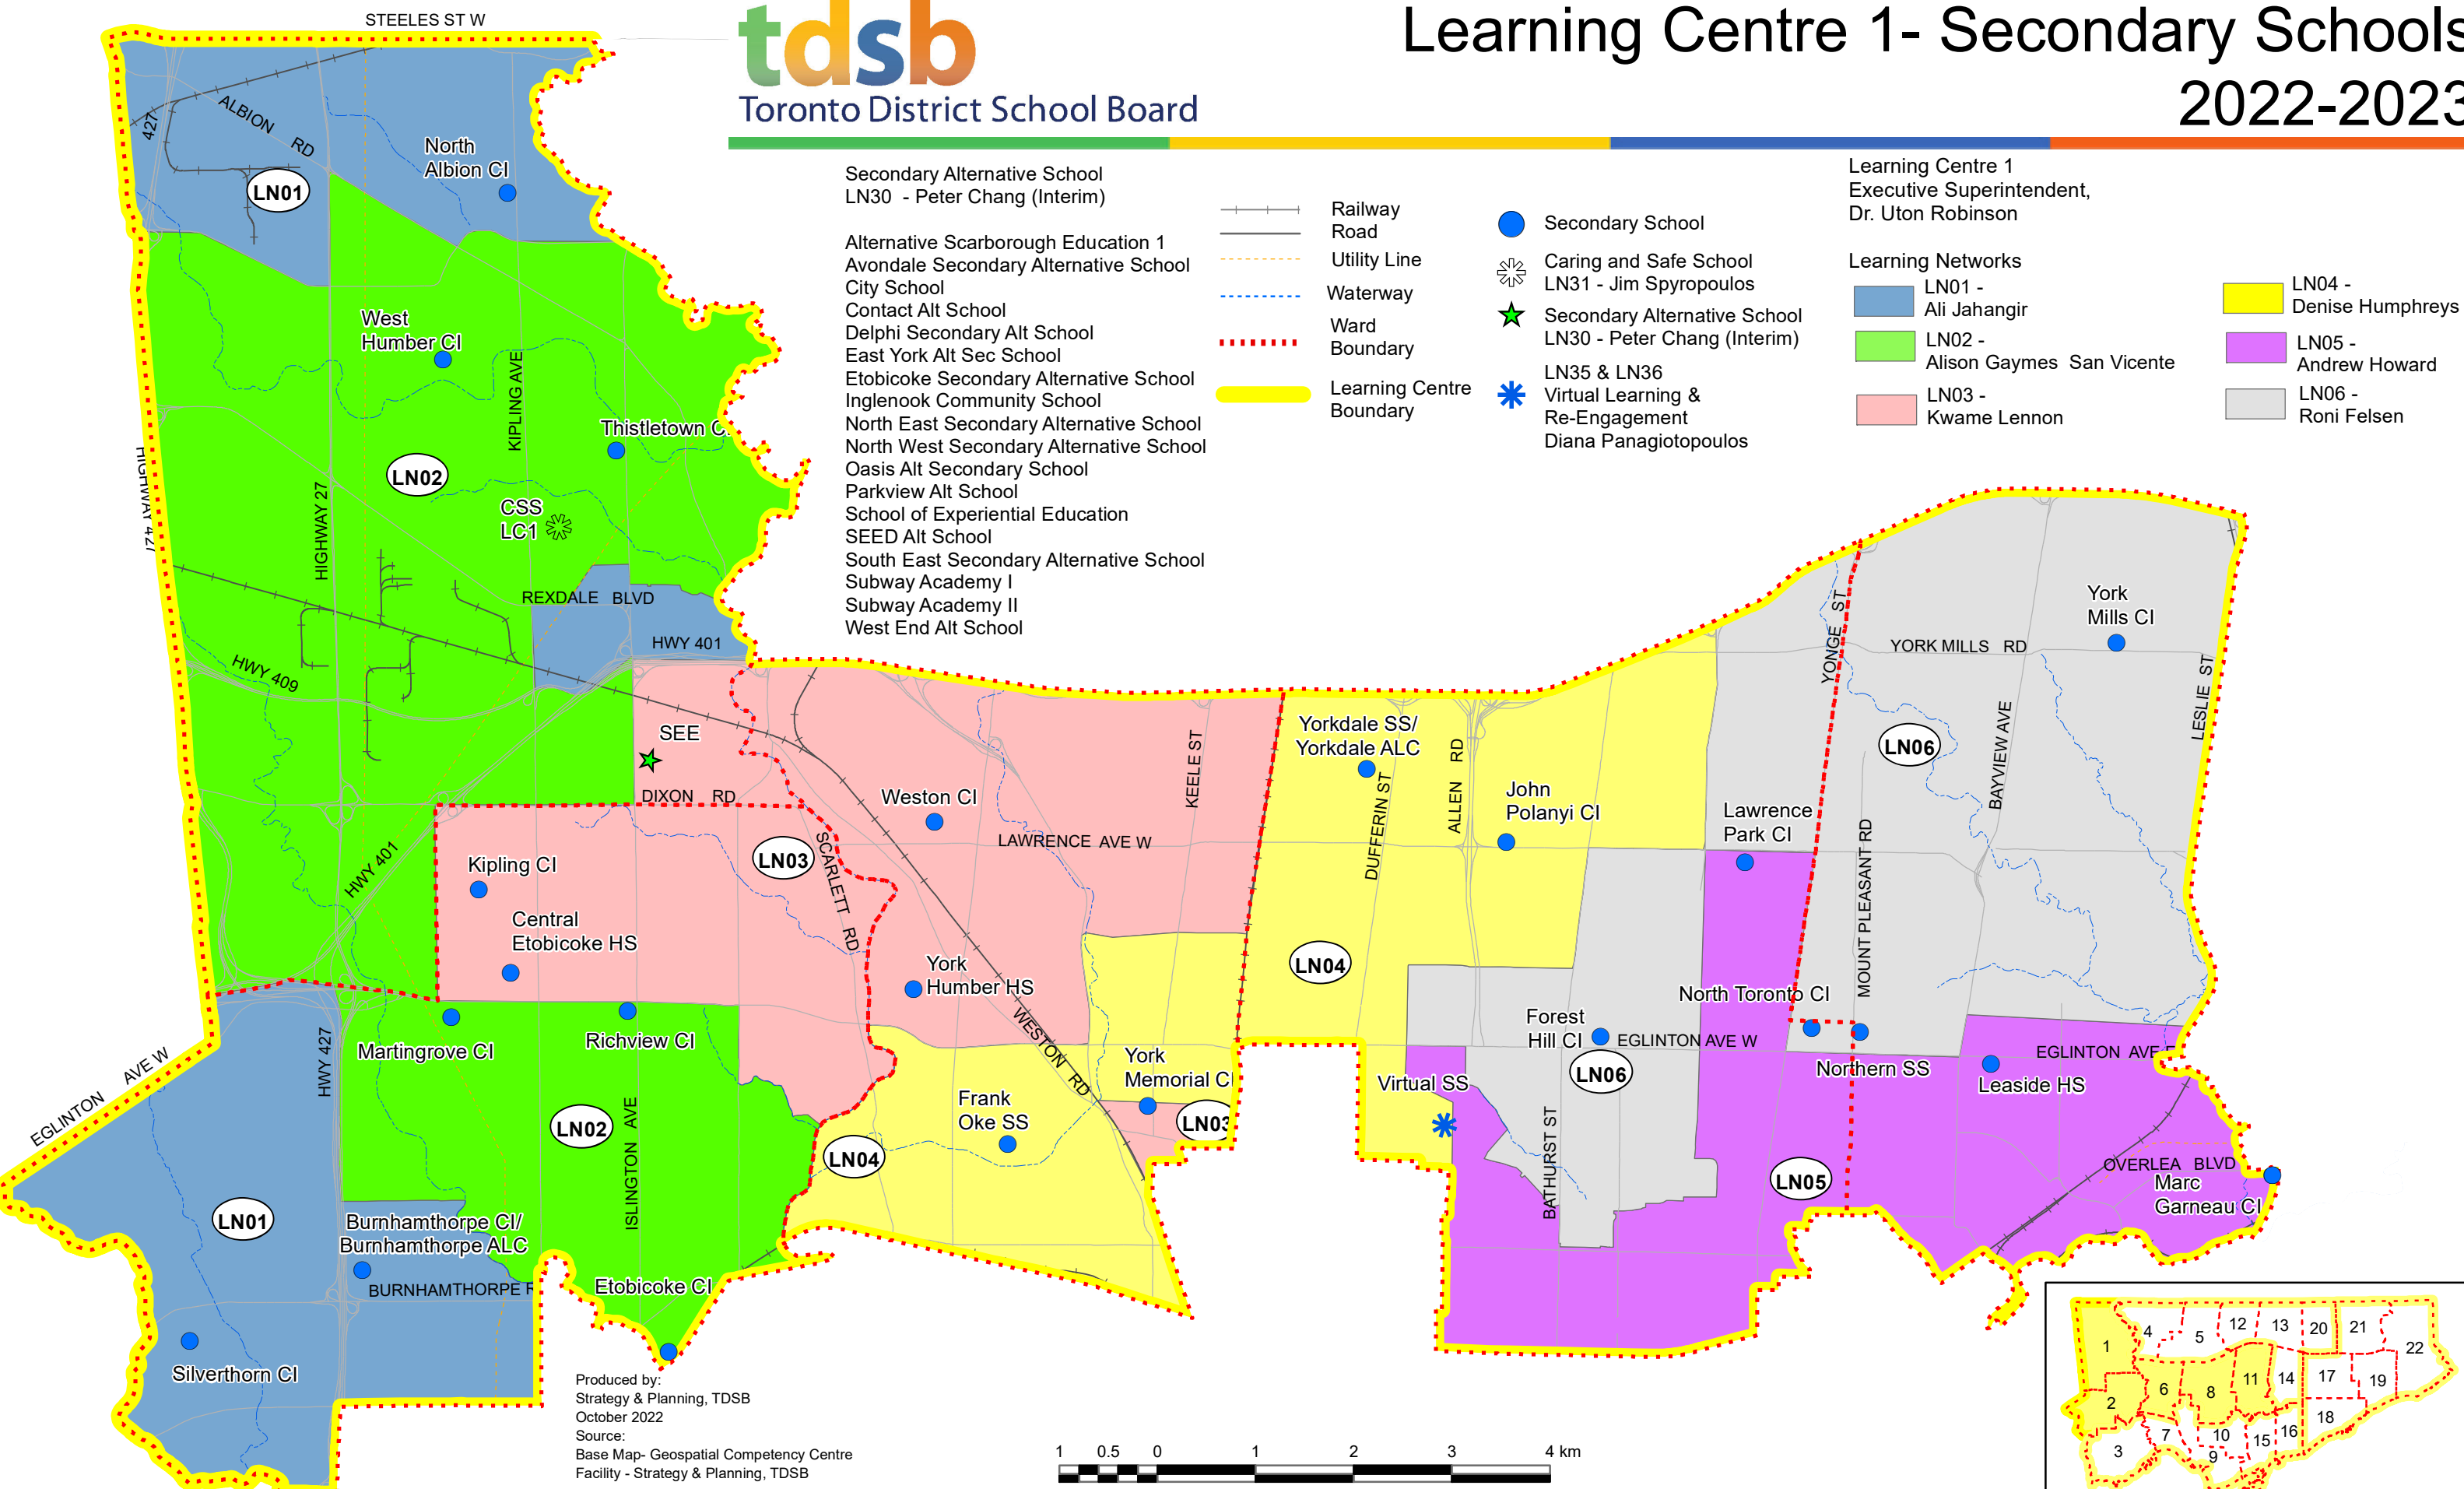

Learning Centre 1
Executive Superintendent,
Dr. Uton Robinson

Secondary Alternative School
LN30 - Peter Chang (Interim)

- Alternative Scarborough Education 1
Avondale Secondary Alternative School
City School
Contact Alt School
Delphi Secondary Alt School
East York Alt Sec School
Etobicoke Secondary Alternative School
Inglenook Community School
North East Secondary Alternative School
North West Secondary Alternative School
Oasis Alt Secondary School
Parkview Alt School
School of Experiential Education
SEED Alt School
South East Secondary Alternative School
Subway Academy I
Subway Academy II
West End Alt School

- Railway
- Road
- Utility Line
- Waterway
- Ward Boundary
- Learning Centre Boundary

- Secondary School
- Caring and Safe School
LN31 - Jim Spyropoulos
- Secondary Alternative School
LN30 - Peter Chang (Interim)
- Virtual Learning & Re-Engagement
LN35 & LN36
Diana Panagiotopoulos

Learning Networks

- LN01 - Ali Jahangir
- LN02 - Alison Gaymes San Vicente
- LN03 - Kwame Lennon
- LN04 - Denise Humphreys
- LN05 - Andrew Howard
- LN06 - Roni Felsen

Produced by:
Strategy & Planning, TDSB
October 2022
Source:
Base Map- Geospatial Competency Centre
Facility - Strategy & Planning, TDSB