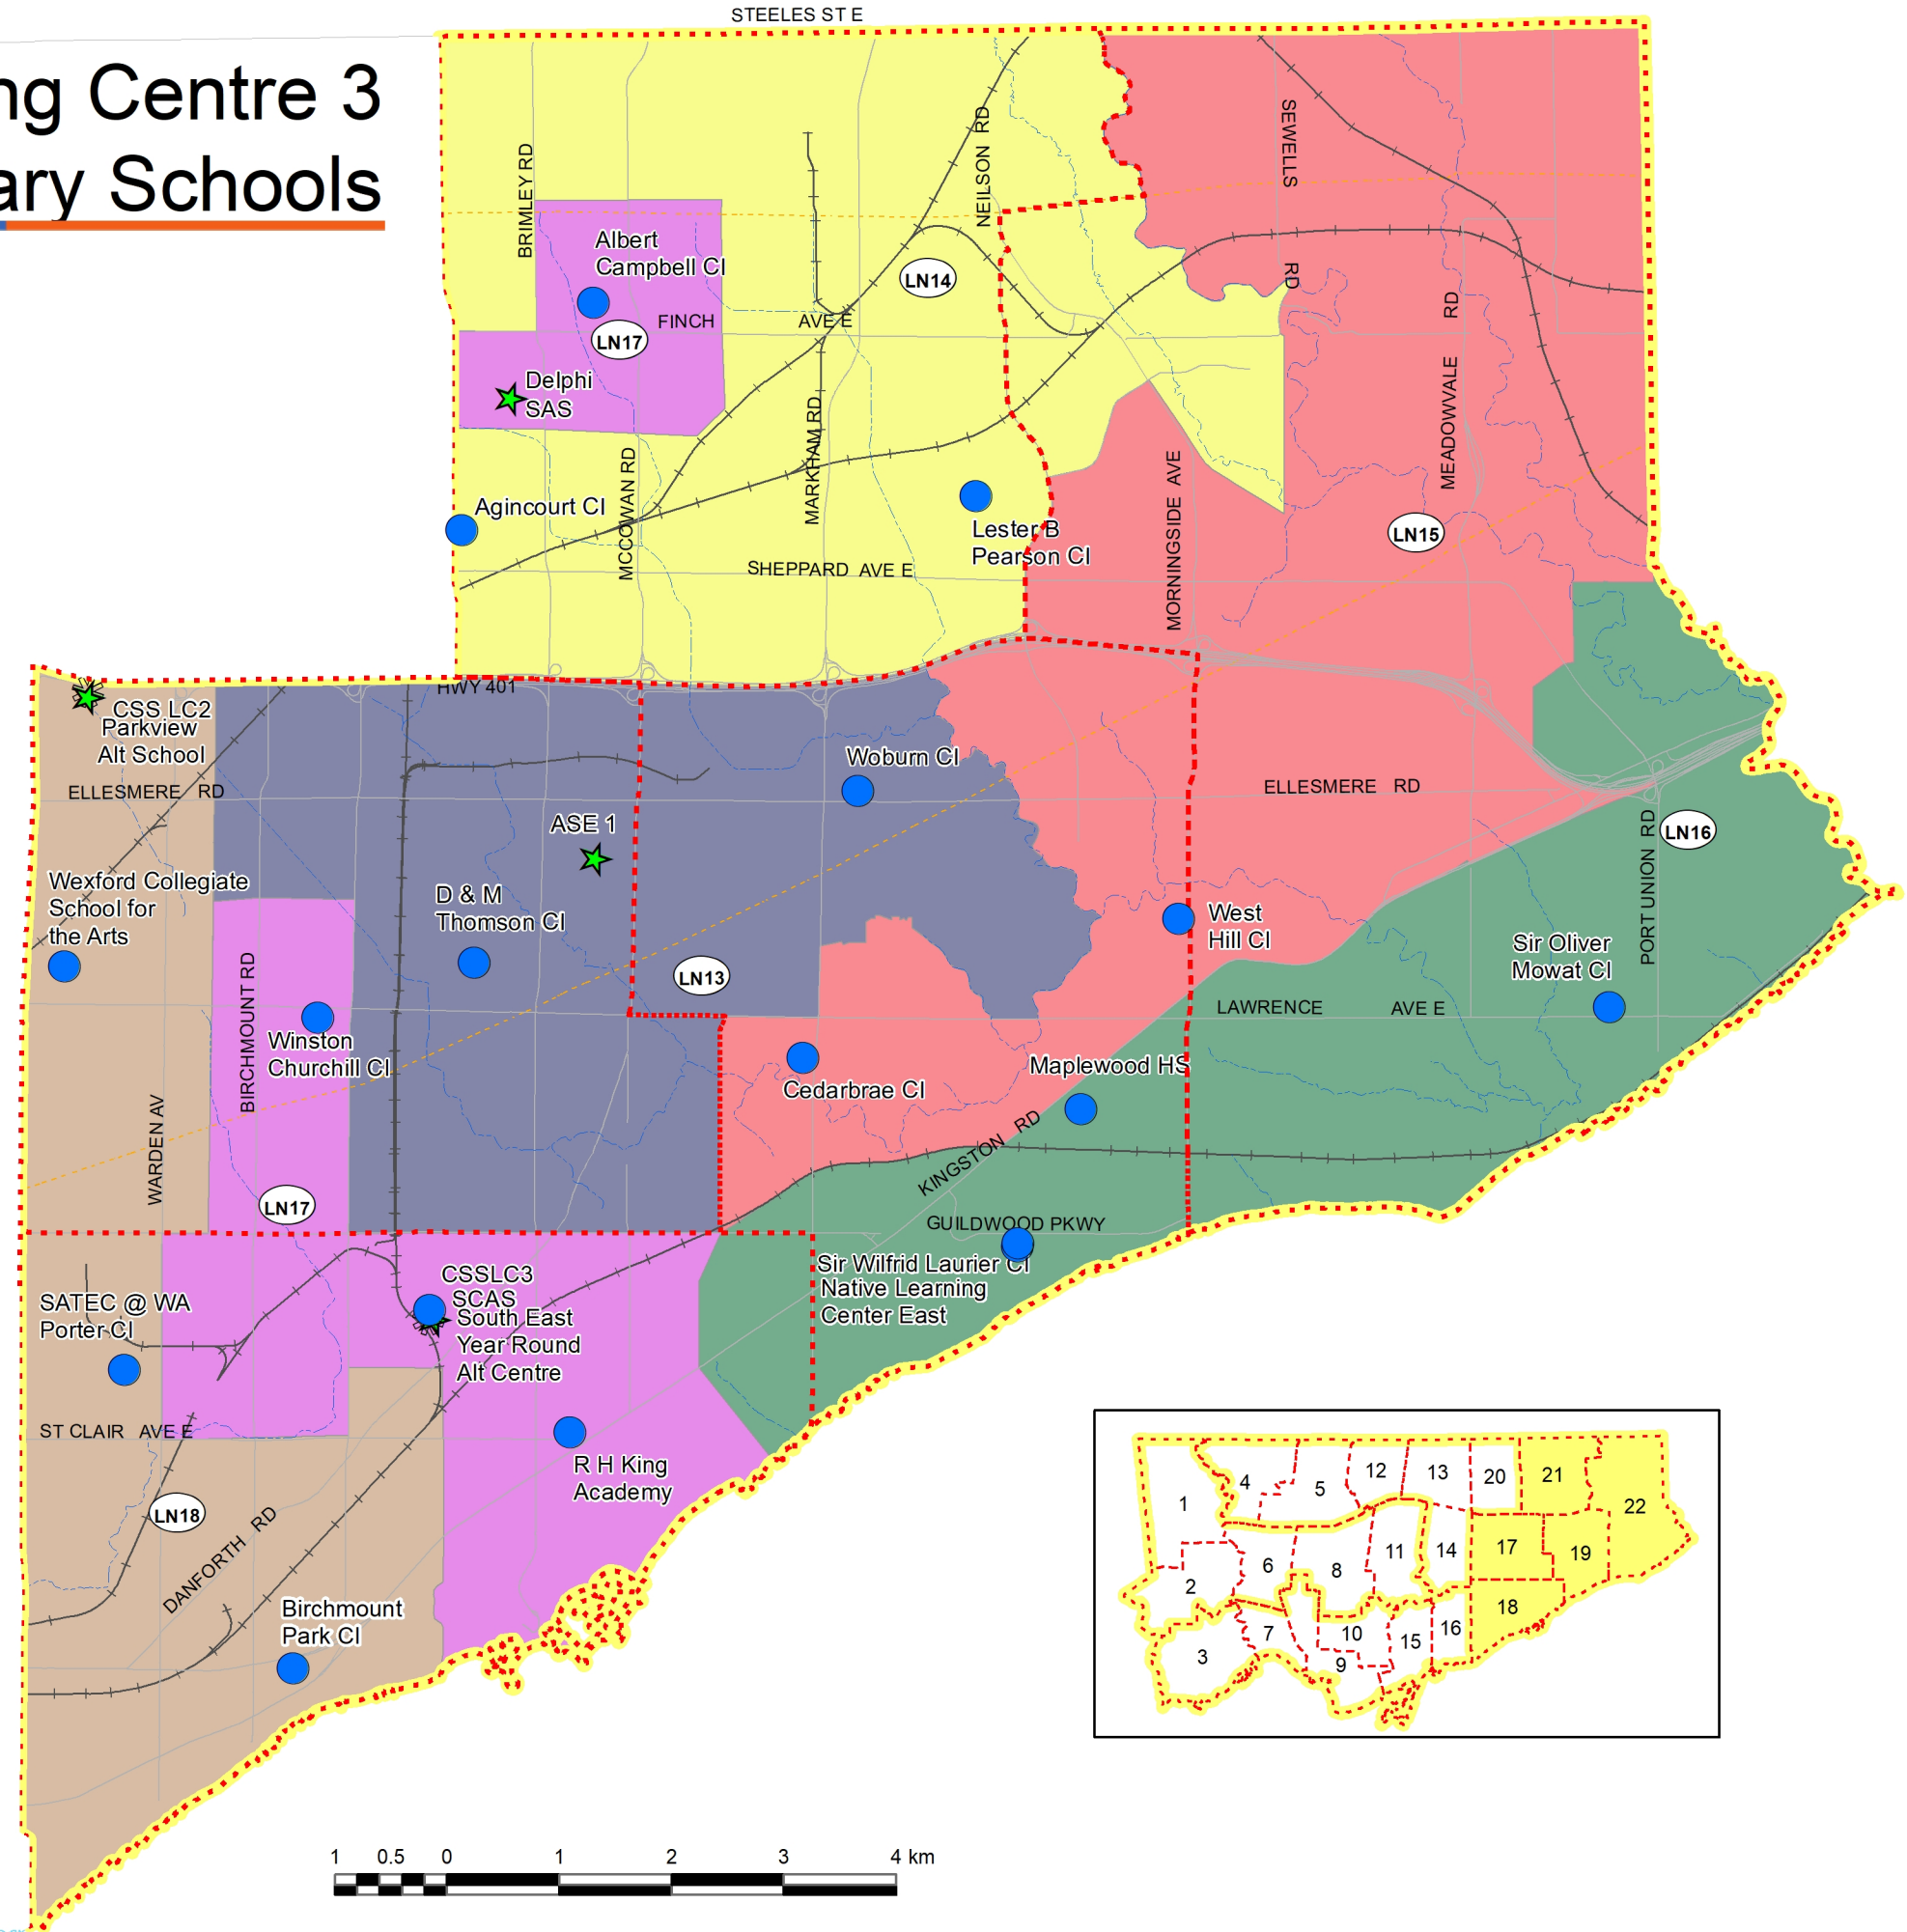

# Learning Centre 3 Secondary Schools

Learning Centre 3  
Brendan Browne

**Learning Networks**

- LN13 - Lynn Strangway
- LN14 - Kerry-Lynn Stadnyk
- LN15 - Sheryl Robinson Petrazzini
- LN16 - Shirley Chan
- LN17 - Roula Anastasakos
- LN18 - Peter Chang

Secondary Alternative School  
LN30 - Uton Robinson

- Alternative Scarborough Education 1
- Avondale Secondary Alternative School
  - City School
  - Contact Alt School
  - Delphi Secondary Alt School
  - East York Alt Sec School
  - Etobicoke Year Round Alt Centre
  - Inglenook Community School
  - North East Year Round Alt Centre
  - North West Year Round Alt Centre
  - Oasis Alt Secondary School
  - Parkview Alt School
  - School of Experiential Education
  - SEED Alt School
  - South East Year Round Alt Centre
  - Subway Academy I
  - Subway Academy II
  - West End Alt School

- Railway
- Road
- Utility Line
- Waterway
- Ward Boundary
- Learning Centre Boundary

- Secondary School
- Caring and Safe School  
LN31 - Jim Spyropoulos
- ★ Secondary Alternative School  
LN30 - Uton Robinson

Produced by:  
Strategy & Planning, TDSB  
September 2019

Source:  
Base Map- Geospatial Competency Centre  
Facility - Strategy & Planning, TDSB

L:\GIS\FOS\LC2019\P20190906 LC1 Sec LN.mxd