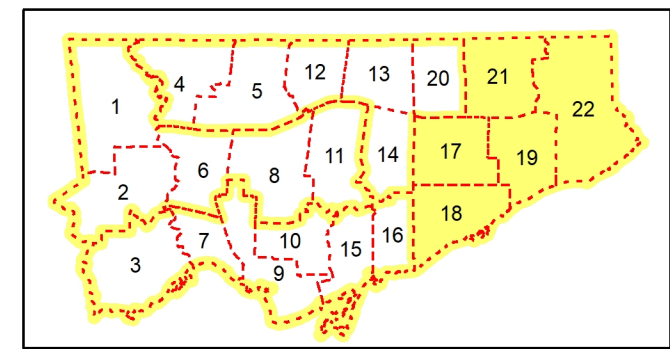

Learning Centre 3 Secondary Schools

Learning Centre 3
Brendan Browne

Learning Networks

- LN13 - Lynn Strangway
- LN14 - Kerry-Lynn Stadnyk
- LN15 - Sheryl Robinson Petrazzini
- LN16 - Shirley Chan
- LN17 - Roula Anastasakos
- LN18 - Peter Chang

Secondary Alternative School
LN30 - Uton Robinson

1. Alternative Scarborough Education 1
2. Avondale Secondary Alternative School
   - City School
   - Contact Alt School
   - Delphi Secondary Alt School
   - East York Alt Sec School
   - Etobicoke Year Round Alt Centre
   - Inglenook Community School
   - North East Year Round Alt Centre
   - North West Year Round Alt Centre
   - Oasis Alt Secondary School
   - Parkview Alt School
   - School of Experiential Education
   - SEED Alt School
   - South East Year Round Alt Centre
   - Subway Academy I
   - Subway Academy II
   - West End Alt School

- Railway
- Road
- Utility Line
- Waterway
- Ward Boundary
- Learning Centre Boundary

- Secondary School
- Caring and Safe School
  LN31 - Jim Spyropoulos
- ★ Secondary Alternative School
  LN30 - Uton Robinson

Produced by:
Strategy & Planning, TDSB
September 2019

Source:
Base Map- Geospatial Competency Centre
Facility - Strategy & Planning, TDSB

L:\GIS\FOS\LC2019\P20190906 LC1 Sec LN.mxd