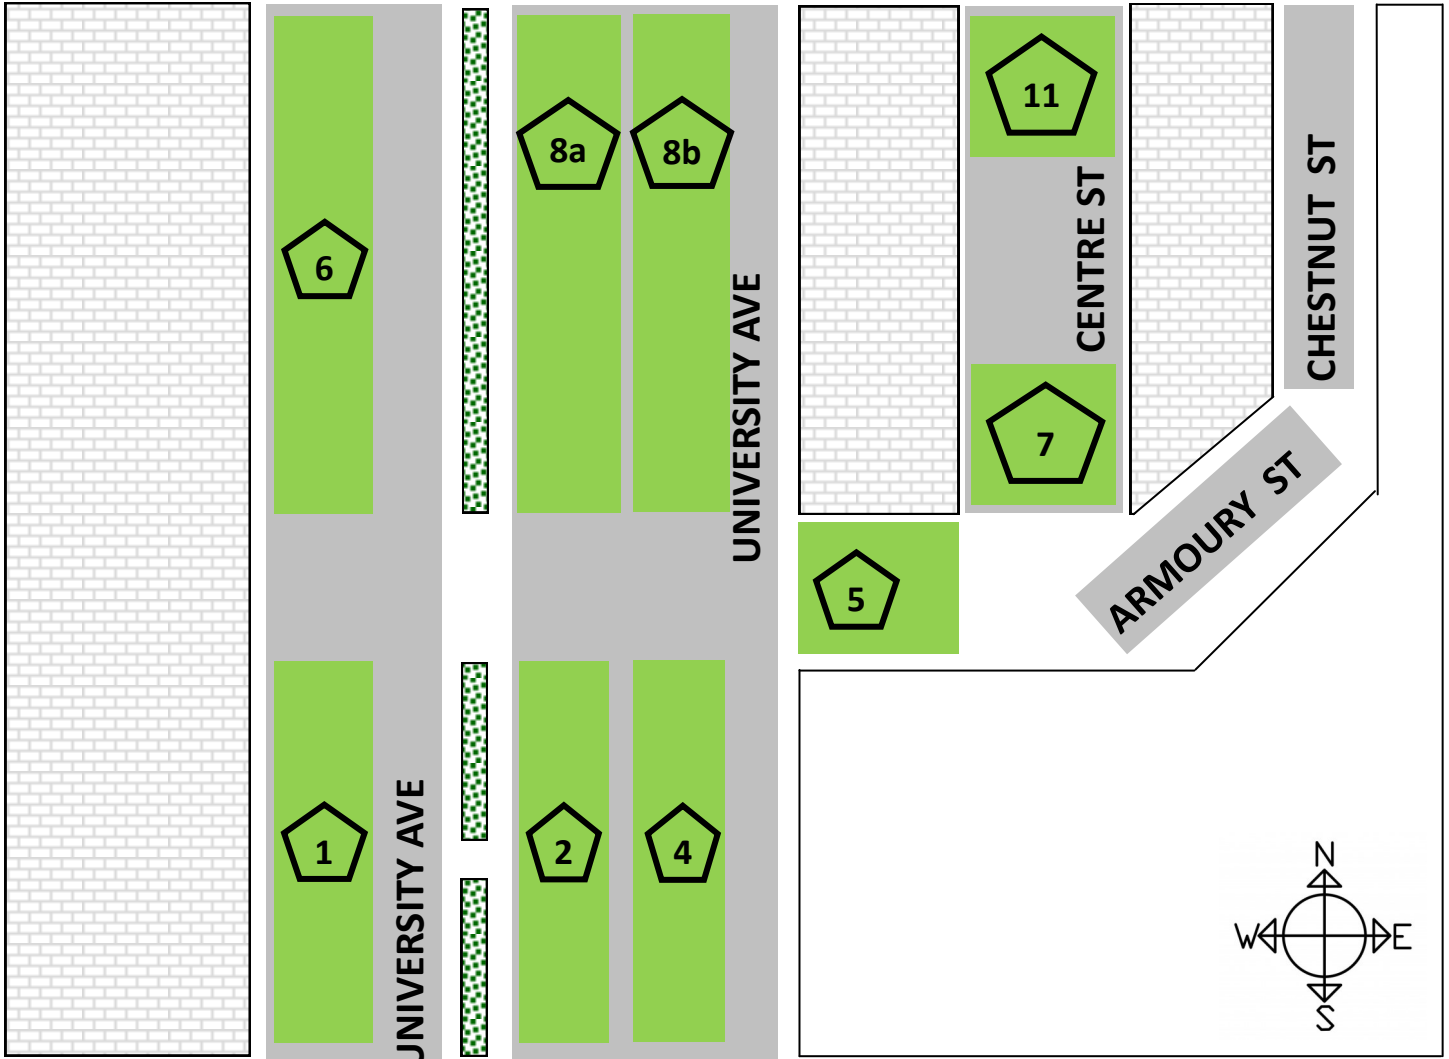

# LABOUR DAY 2019 PARADE SECTIONS MAP

DUNDAS STREET West

Parade Route  
(Queen & University to Queen & Dufferin then South to CNE)

QUEEN STREET WEST

RICHMOND STREET West